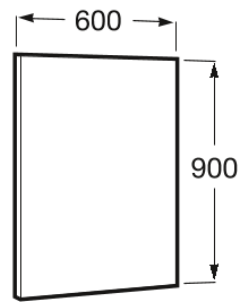

**LUNA**

**Mirror**

PRICE (VAT INCLUDED)

**£241.78**

**TECHNICAL DRAWINGS**

**FEATURES**

Installation type: Wall-hung

Mirror orientation: Vertical

Shape: Rectangular

BOUGHT TOGETHER FREQUENTLY

Demister device

812292000